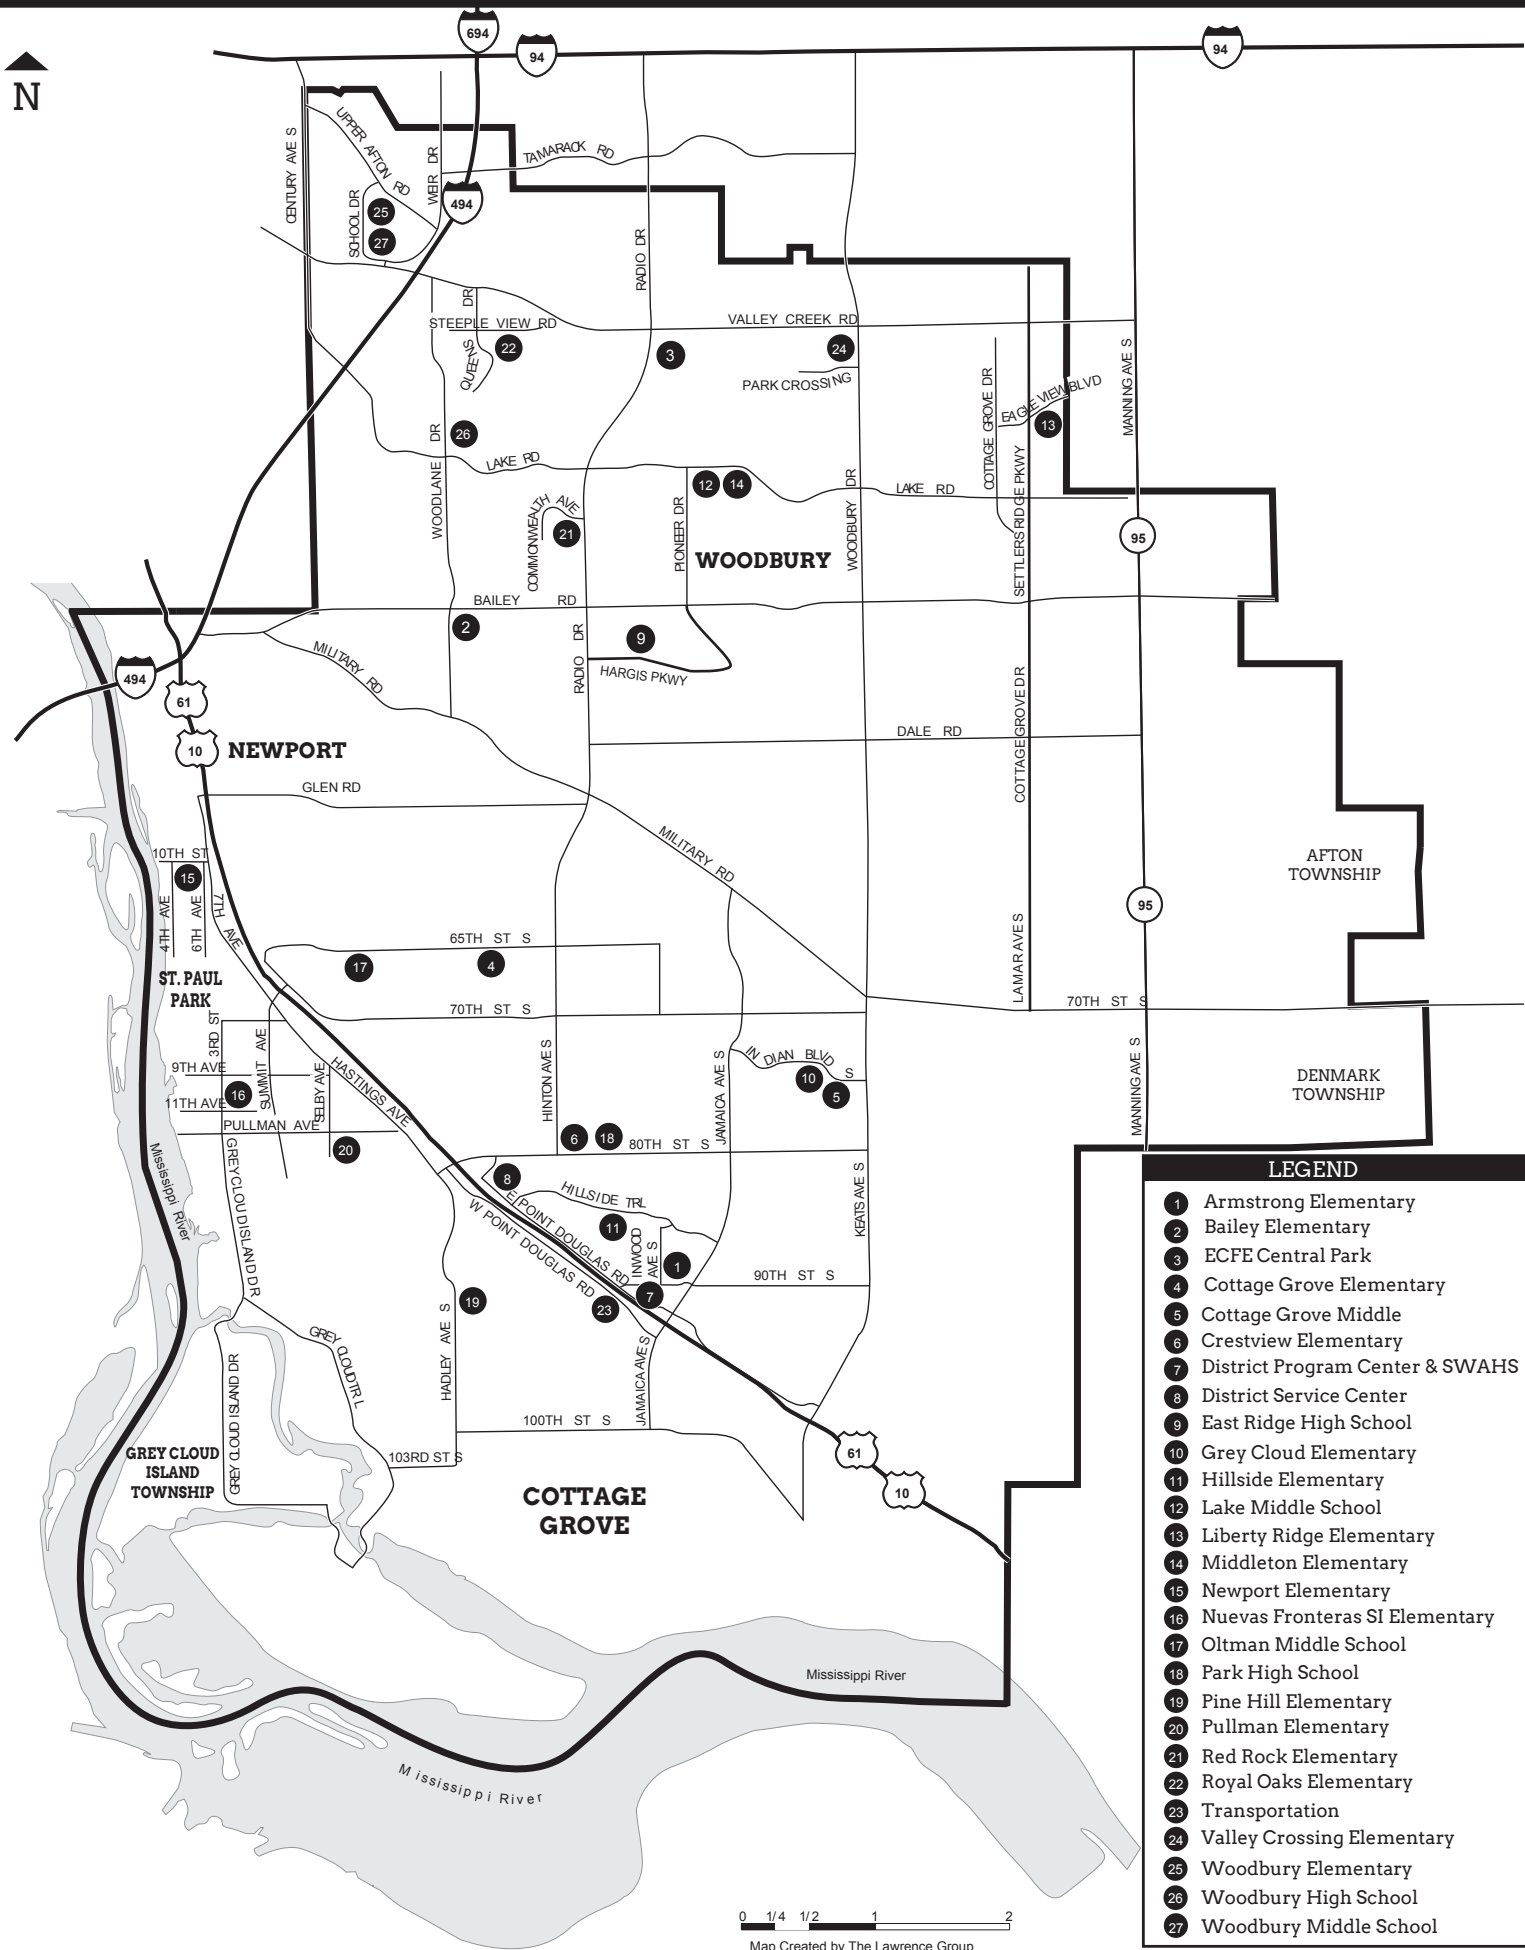

# South Washington County Schools

## LEGEND

- 1 Armstrong Elementary
- 2 Bailey Elementary
- 3 ECFE Central Park
- 4 Cottage Grove Elementary
- 5 Cottage Grove Middle
- 6 Crestview Elementary
- 7 District Program Center & SWAHS
- 8 District Service Center
- 9 East Ridge High School
- 10 Grey Cloud Elementary
- 11 Hillside Elementary
- 12 Lake Middle School
- 13 Liberty Ridge Elementary
- 14 Middleton Elementary
- 15 Newport Elementary
- 16 Nuevas Fronteras SI Elementary
- 17 Oltman Middle School
- 18 Park High School
- 19 Pine Hill Elementary
- 20 Pullman Elementary
- 21 Red Rock Elementary
- 22 Royal Oaks Elementary
- 23 Transportation
- 24 Valley Crossing Elementary
- 25 Woodbury Elementary
- 26 Woodbury High School
- 27 Woodbury Middle School

0 1/4 1/2 1 2

Map Created by The Lawrence Group