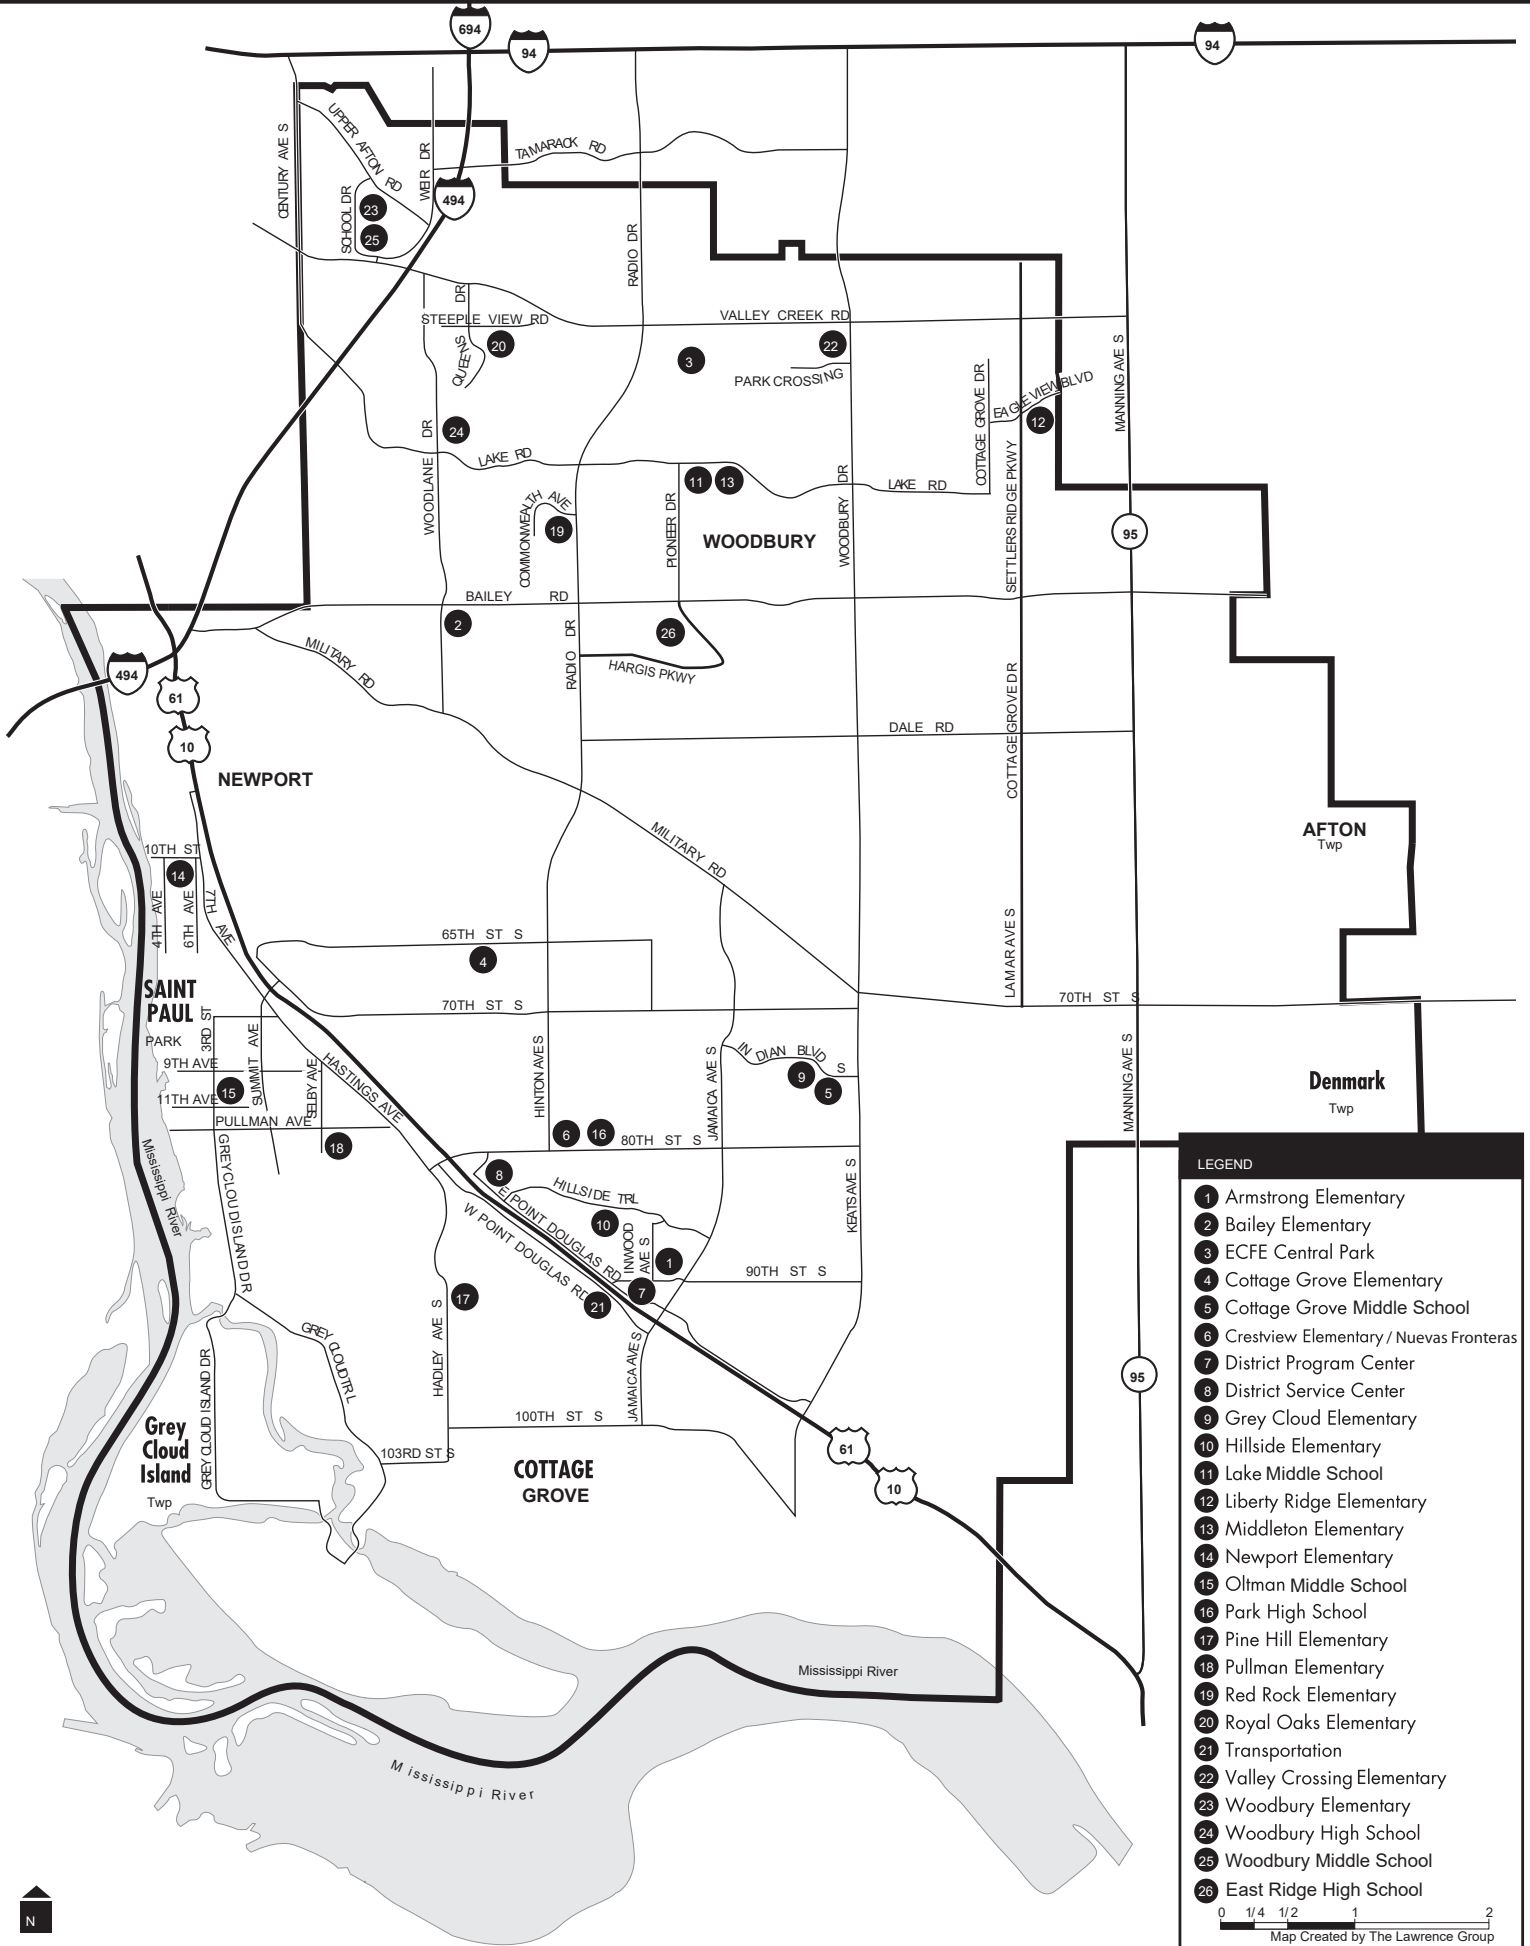

# SOUTH WASHINGTON COUNTY SCHOOLS

LEGEND	
1	Armstrong Elementary
2	Bailey Elementary
3	ECFE Central Park
4	Cottage Grove Elementary
5	Cottage Grove Middle School
6	Cresview Elementary / Nuevas Fronteras
7	District Program Center
8	District Service Center
9	Grey Cloud Elementary
10	Hillside Elementary
11	Lake Middle School
12	Liberty Ridge Elementary
13	Middleton Elementary
14	Newport Elementary
15	Oltman Middle School
16	Park High School
17	Pine Hill Elementary
18	Pullman Elementary
19	Red Rock Elementary
20	Royal Oaks Elementary
21	Transportation
22	Valley Crossing Elementary
23	Woodbury Elementary
24	Woodbury High School
25	Woodbury Middle School
26	East Ridge High School

0 1/4 1/2 1 2  
Map Created by The Lawrence Group