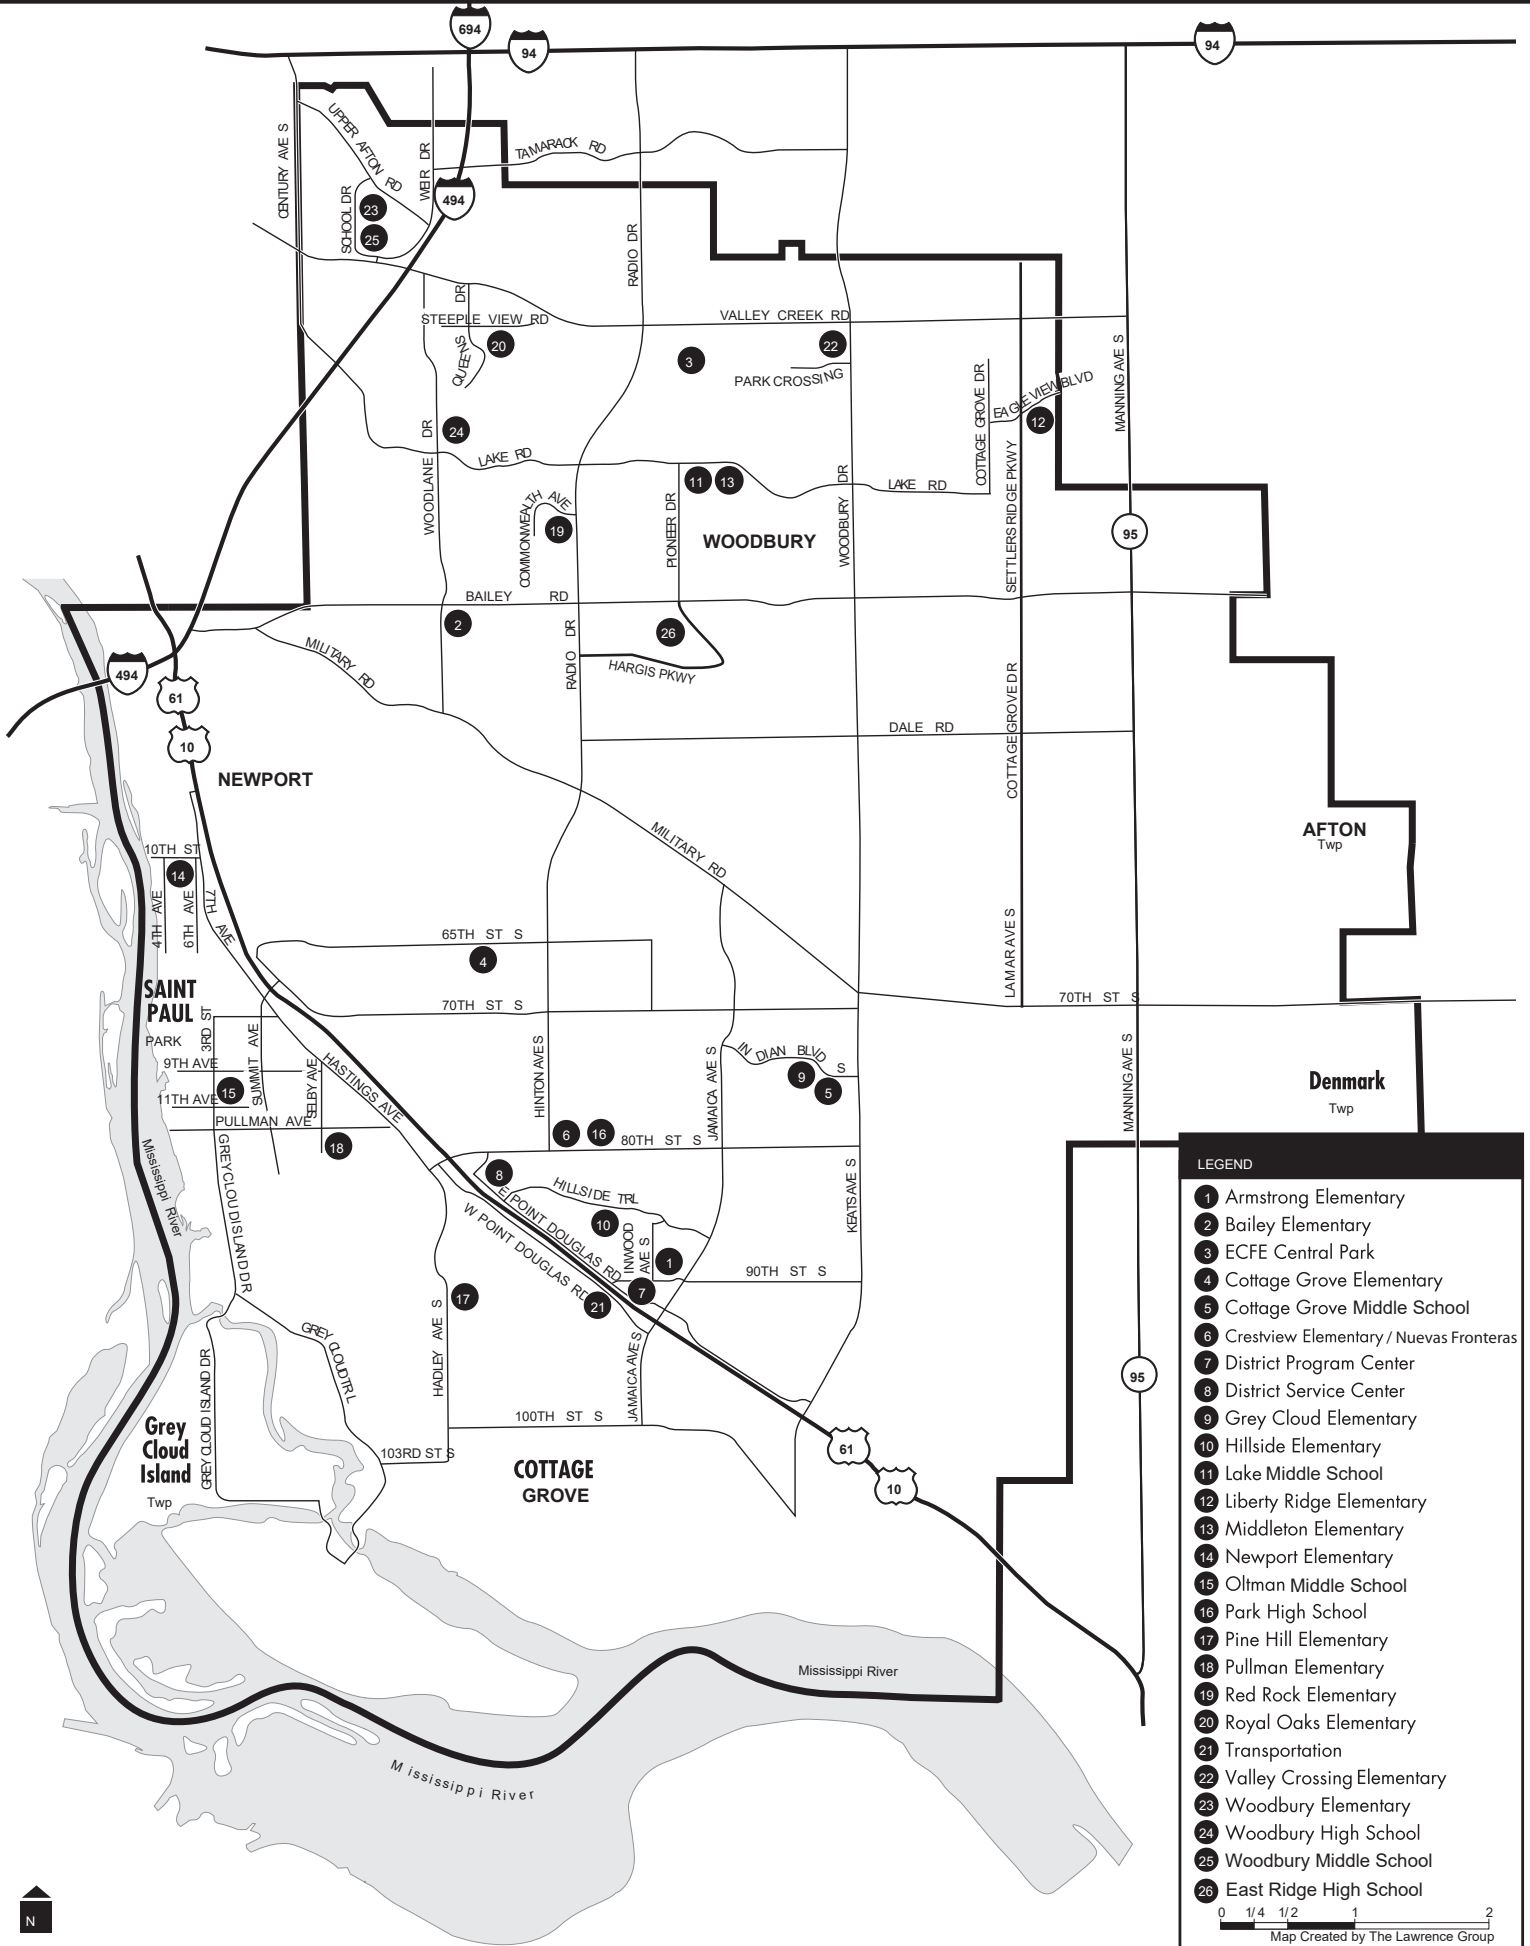

SOUTH WASHINGTON COUNTY SCHOOLS

LEGEND	
1	Armstrong Elementary
2	Bailey Elementary
3	ECFE Central Park
4	Cottage Grove Elementary
5	Cottage Grove Middle School
6	Cresview Elementary / Nuevas Fronteras
7	District Program Center
8	District Service Center
9	Grey Cloud Elementary
10	Hillside Elementary
11	Lake Middle School
12	Liberty Ridge Elementary
13	Middleton Elementary
14	Newport Elementary
15	Oltman Middle School
16	Park High School
17	Pine Hill Elementary
18	Pullman Elementary
19	Red Rock Elementary
20	Royal Oaks Elementary
21	Transportation
22	Valley Crossing Elementary
23	Woodbury Elementary
24	Woodbury High School
25	Woodbury Middle School
26	East Ridge High School