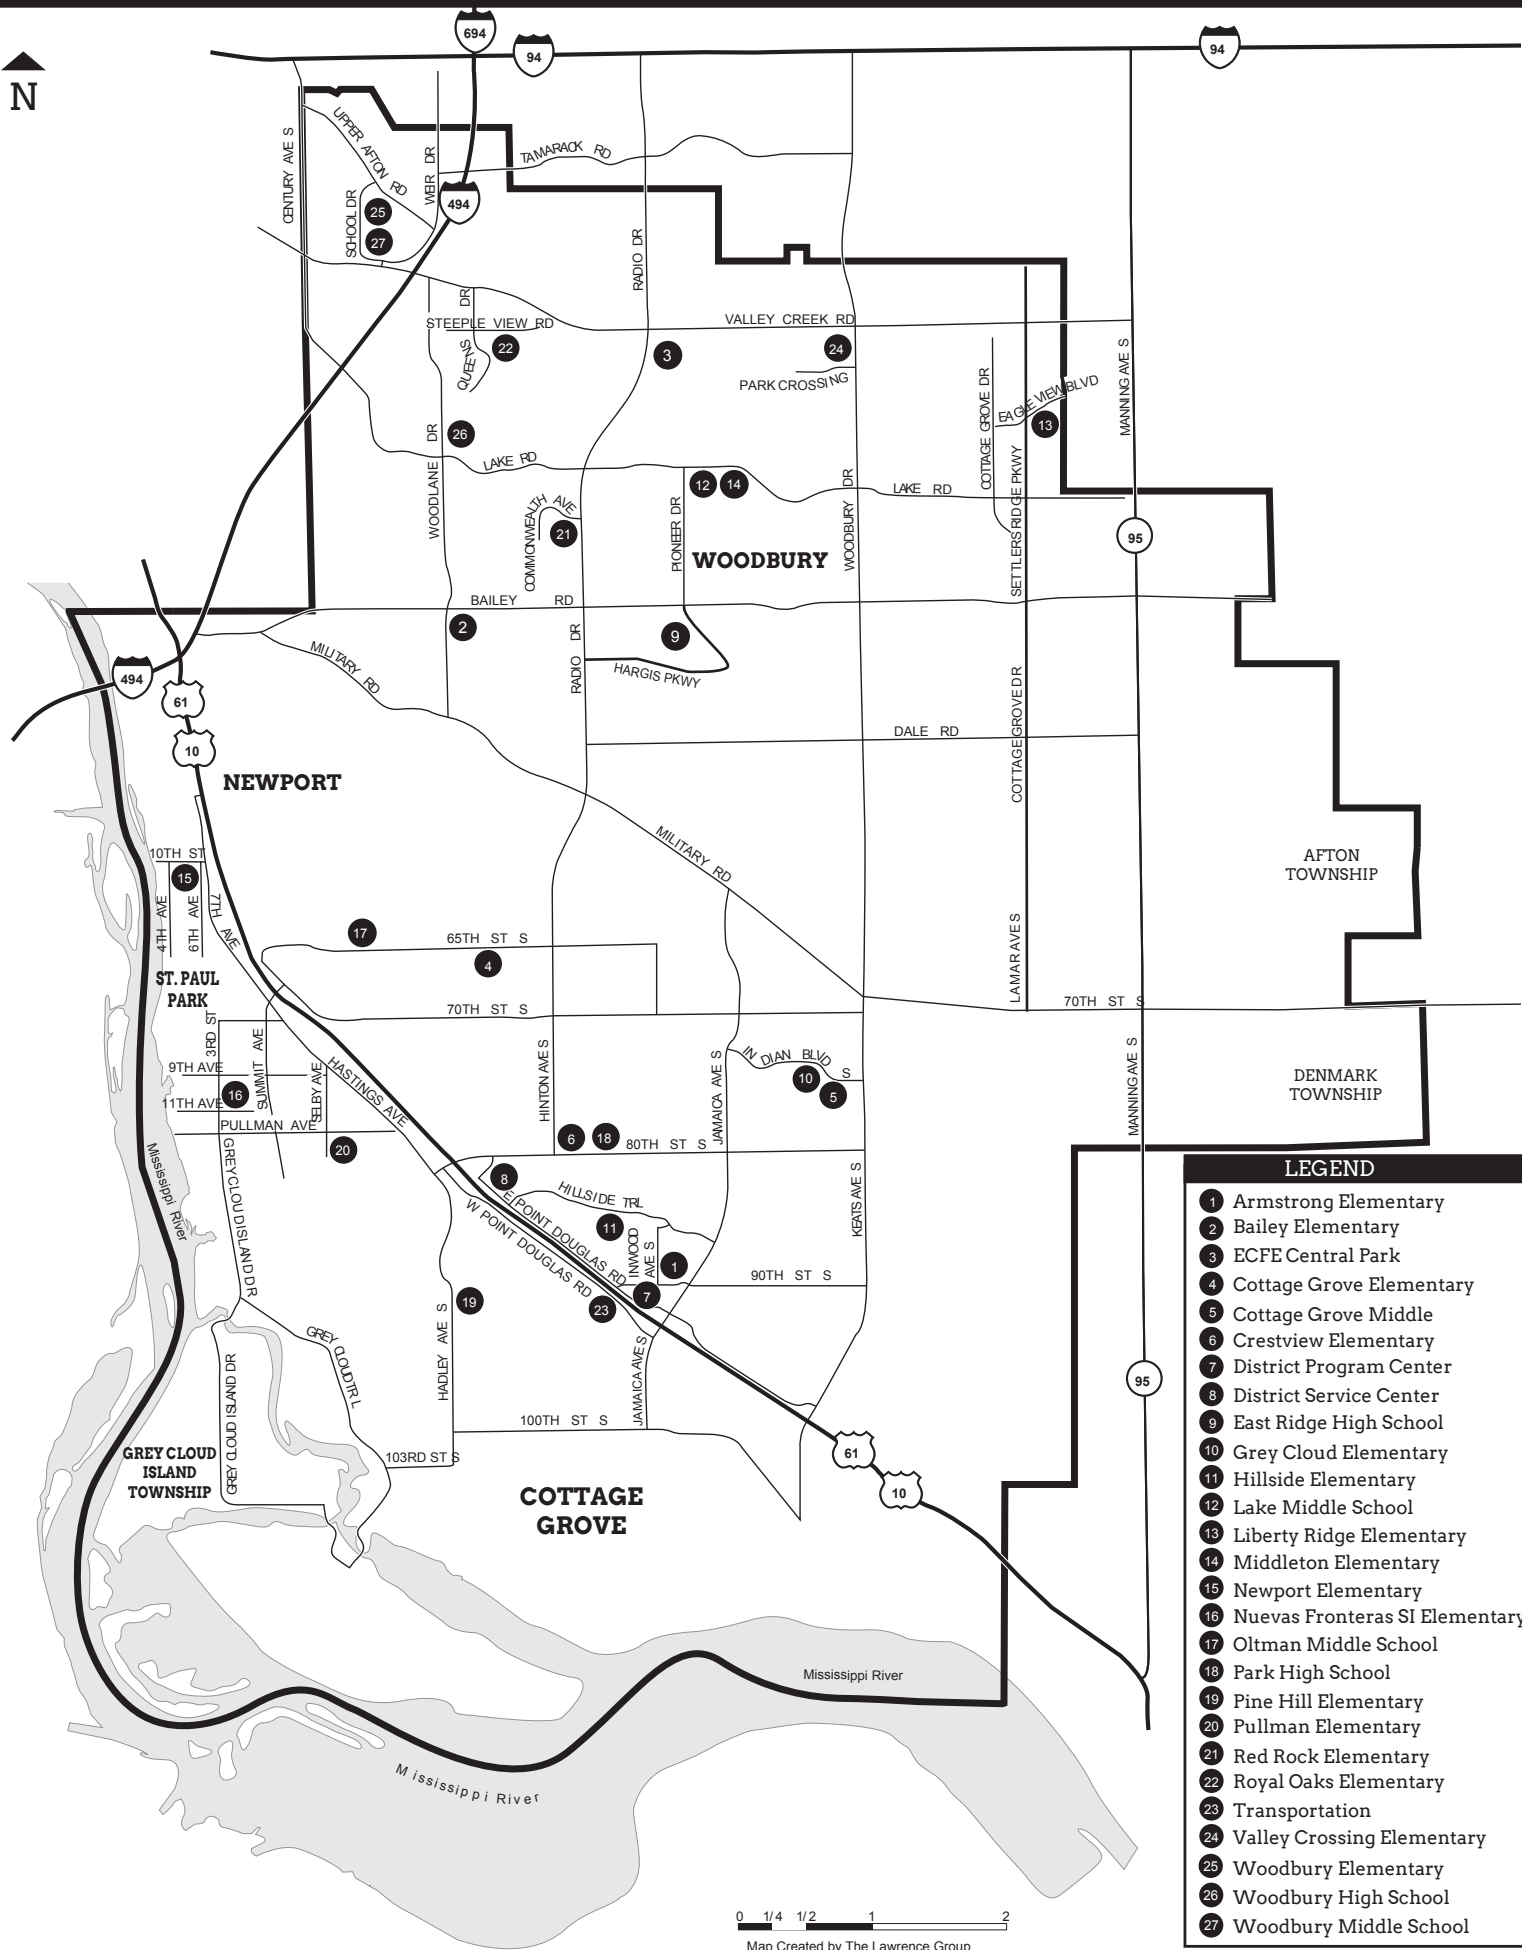

South Washington County Schools

LEGEND

- 1 Armstrong Elementary
- 2 Bailey Elementary
- 3 ECFE Central Park
- 4 Cottage Grove Elementary
- 5 Cottage Grove Middle
- 6 Crestview Elementary
- 7 District Program Center
- 8 District Service Center
- 9 East Ridge High School
- 10 Grey Cloud Elementary
- 11 Hillside Elementary
- 12 Lake Middle School
- 13 Liberty Ridge Elementary
- 14 Middleton Elementary
- 15 Newport Elementary
- 16 Nuevas Fronteras SI Elementary
- 17 Oltman Middle School
- 18 Park High School
- 19 Pine Hill Elementary
- 20 Pullman Elementary
- 21 Red Rock Elementary
- 22 Royal Oaks Elementary
- 23 Transportation
- 24 Valley Crossing Elementary
- 25 Woodbury Elementary
- 26 Woodbury High School
- 27 Woodbury Middle School

0 1/4 1/2 1 2
Map Created by The Lawrence Group